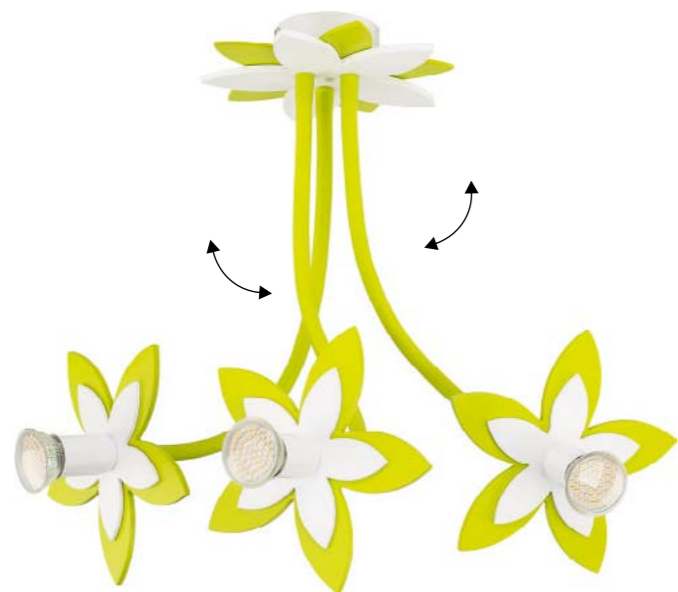

6894
FLOWERS PINK
↑ 50 cm
Ø 40 cm
3 x GU10, max 35W

6895
FLOWERS PINK
→ 14 cm
Ø 48 cm
3 x GU10, max 35W

6896
FLOWERS PINK
↑ 50 cm
Ø 55 cm
5 x GU10, max 35W

FLOWERS GREEN

6897
FLOWERS GREEN
↑ 50 cm
Ø 20 cm
1 x GU10, max 35W