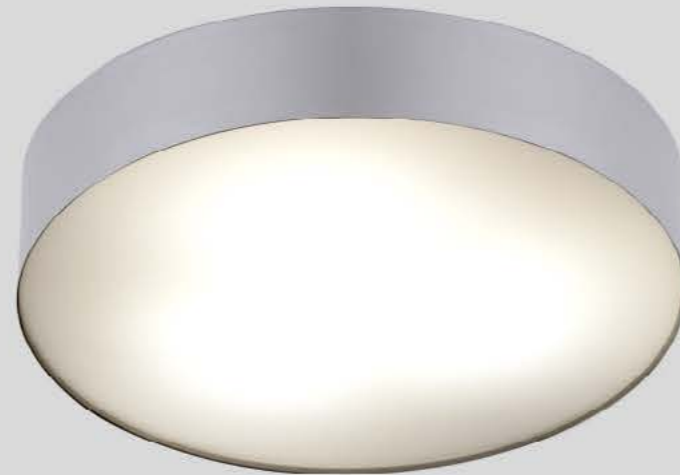

BALTIC

BATHROOM

6724
ARENA WHITE
↓ 9 cm
∅ 40 cm
3 x E14, max 20W

6726
ARENA WHITE LED
↓ 9 cm
∅ 40 cm
36 LED, 4000K,
1800lm, 18W

IP44

6770
ARENA SILVER
↓ 9 cm
∅ 40 cm
3 x E14, max 20W

IP44

6771
ARENA SILVER LED
↓ 9 cm
∅ 40 cm
36 LED, 4000K,
1800lm, 18W