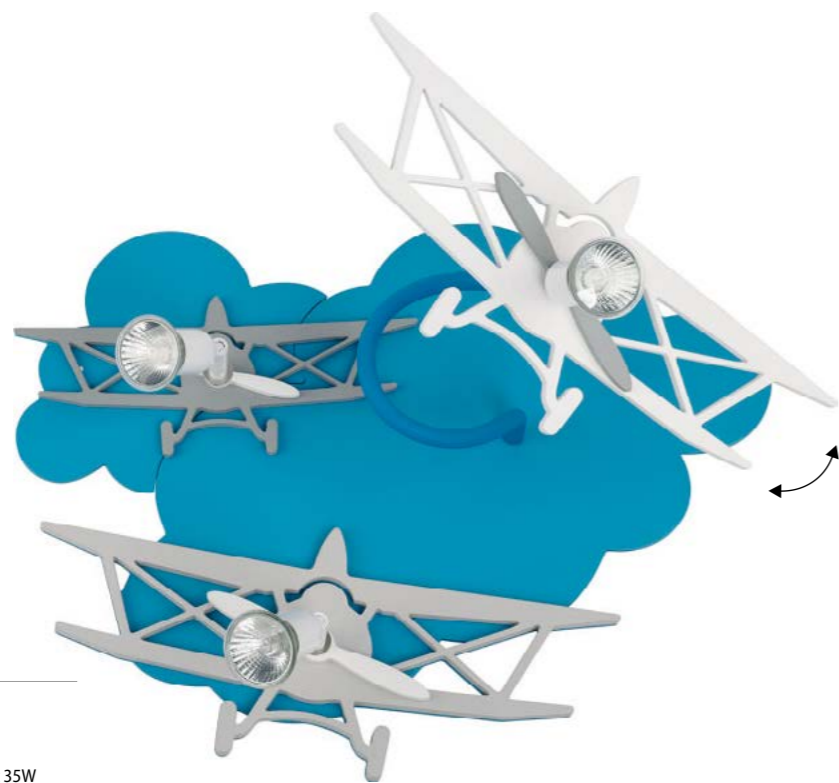

6904
PLANE
↔ 53 cm
→ 53 cm
3 x GU10, max 35W