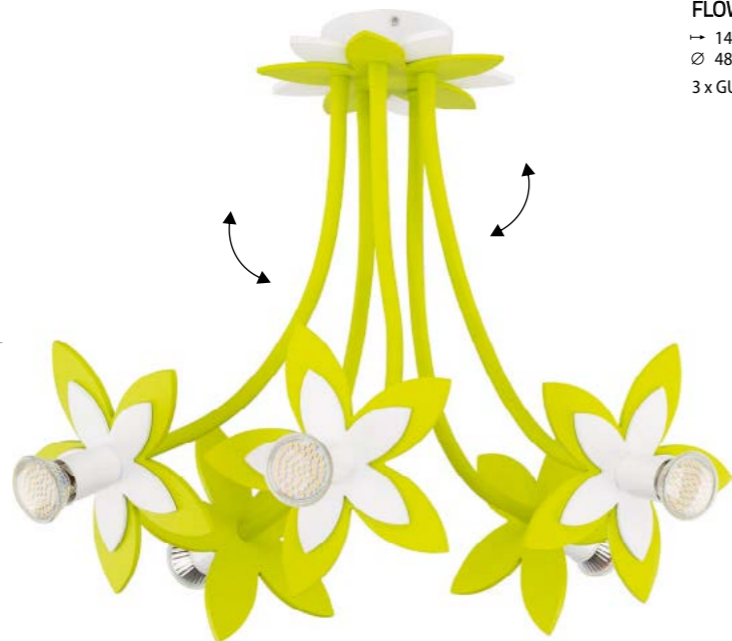

6902
PLANE
→ 12 cm
∅ 30 cm
1 x GU10, max 35W

6901
FLOWERS GREEN
↑ 50 cm
Ø 55 cm
5 x GU10, max 35W