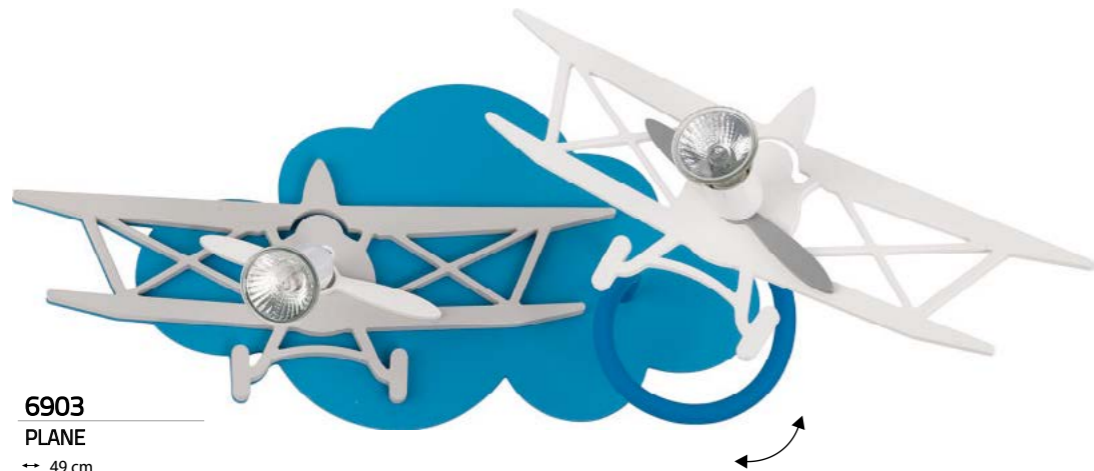

6898
FLOWERS GREEN
↑ 50 cm
Ø 40 cm
3 x GU10, max 35W

6900
FLOWERS GREEN
→ 14 cm
Ø 48 cm
3 x GU10, max 35W

6901
FLOWERS GREEN
↑ 50 cm
Ø 55 cm
5 x GU10, max 35W

FLOWERS GREEN

6902
PLANE
→ 12 cm
∅ 30 cm
1 x GU10, max 35W