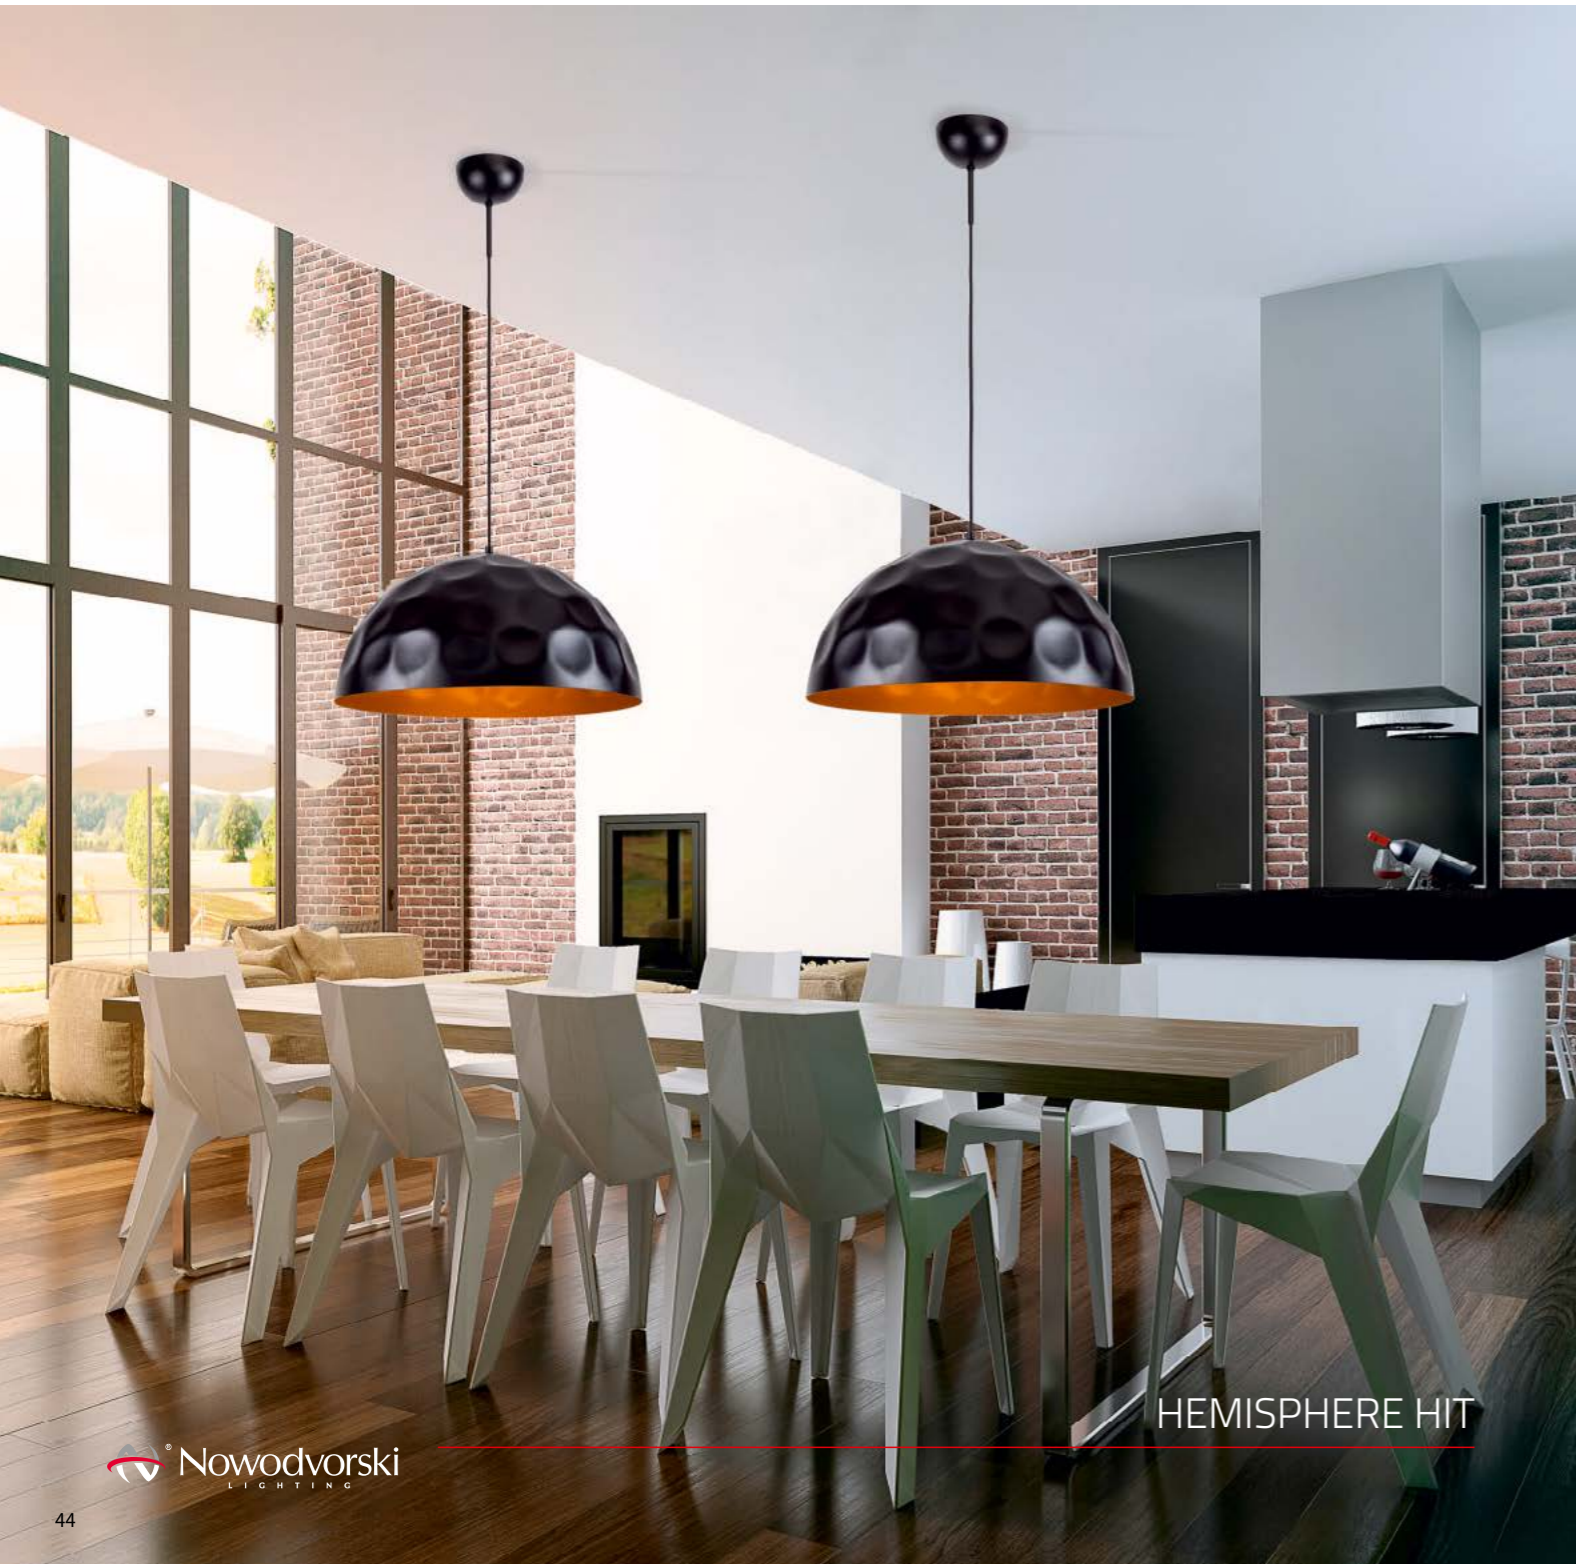

HEMISPHERE HIT