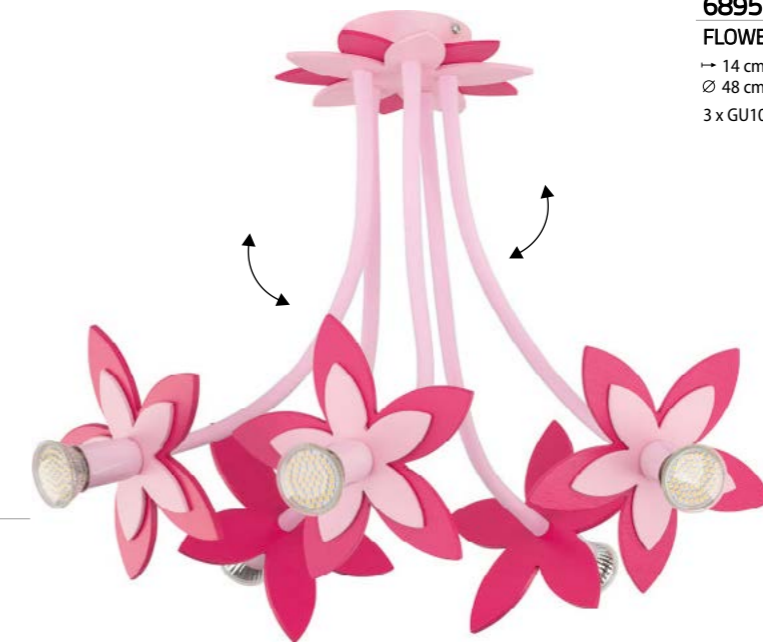

6896
FLOWERS PINK
↑ 50 cm
Ø 55 cm
5 x GU10, max 35W