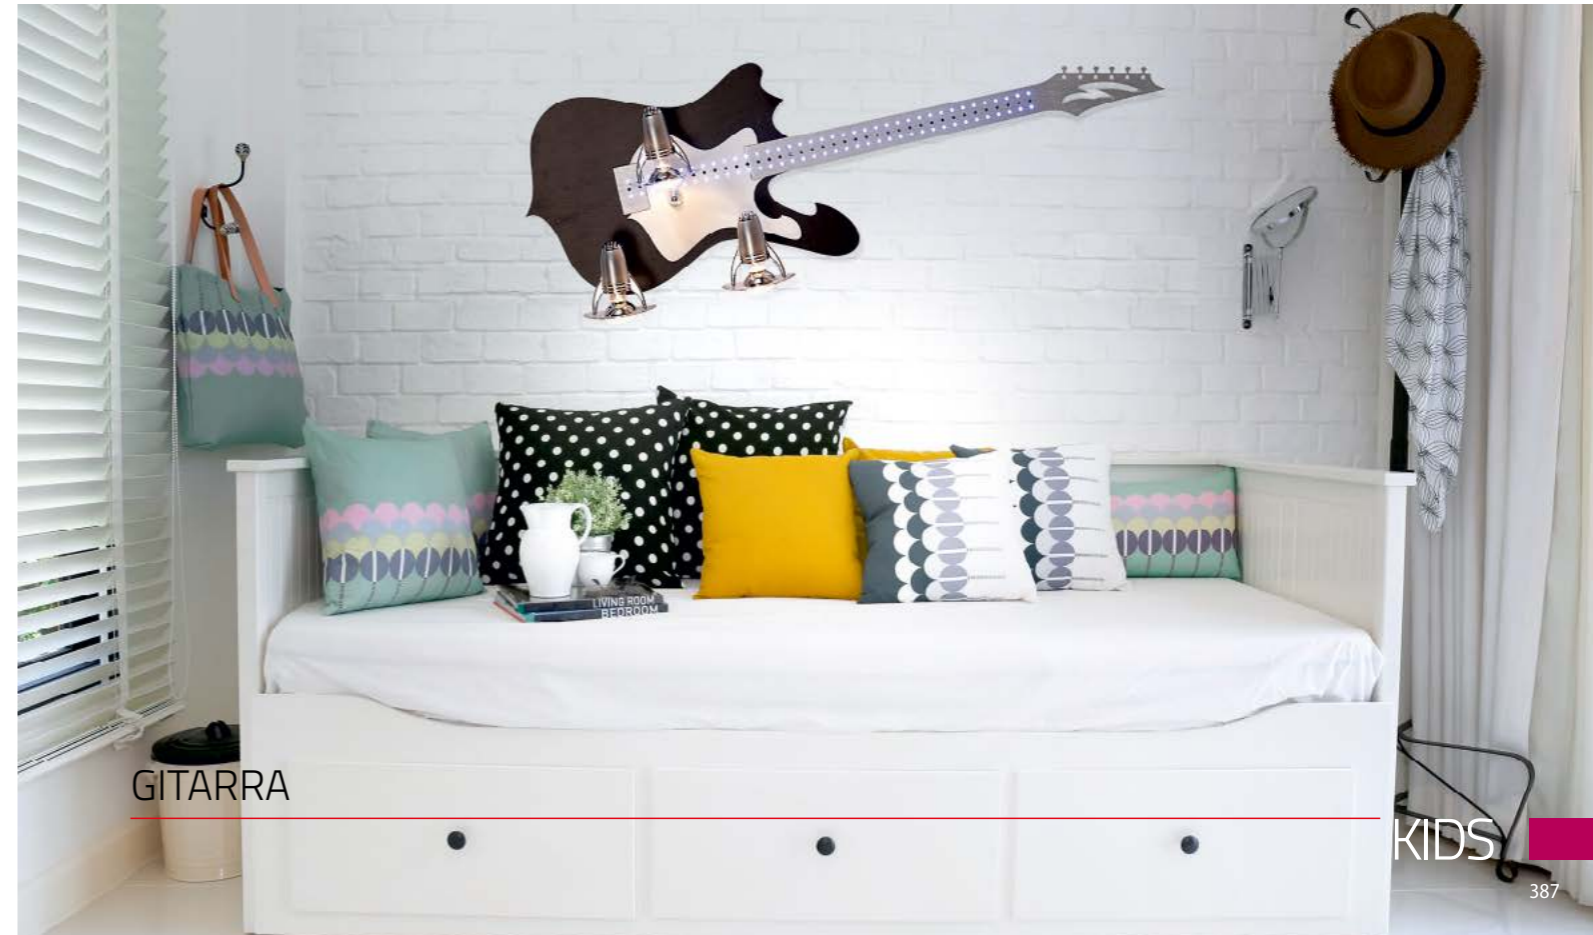

LED EFFECT!

sklejka, PET, PC, stal | plywood, PET, PC, steel | дерево, PET, PC, сталь