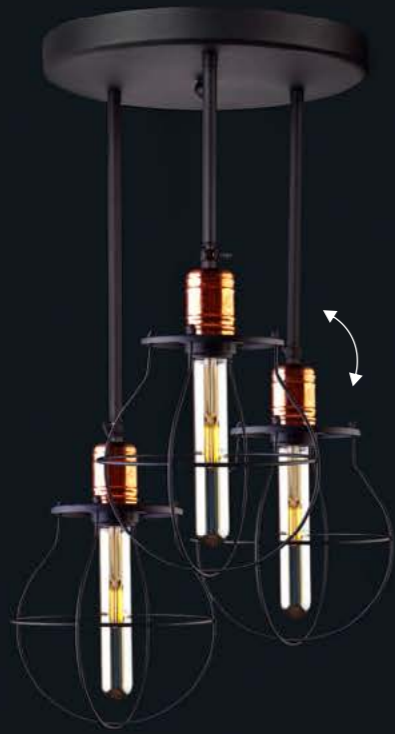

NEW!

9740
MANUFACTURE
↑ 62 cm
Ø 35 cm
3 x E27, max 60W