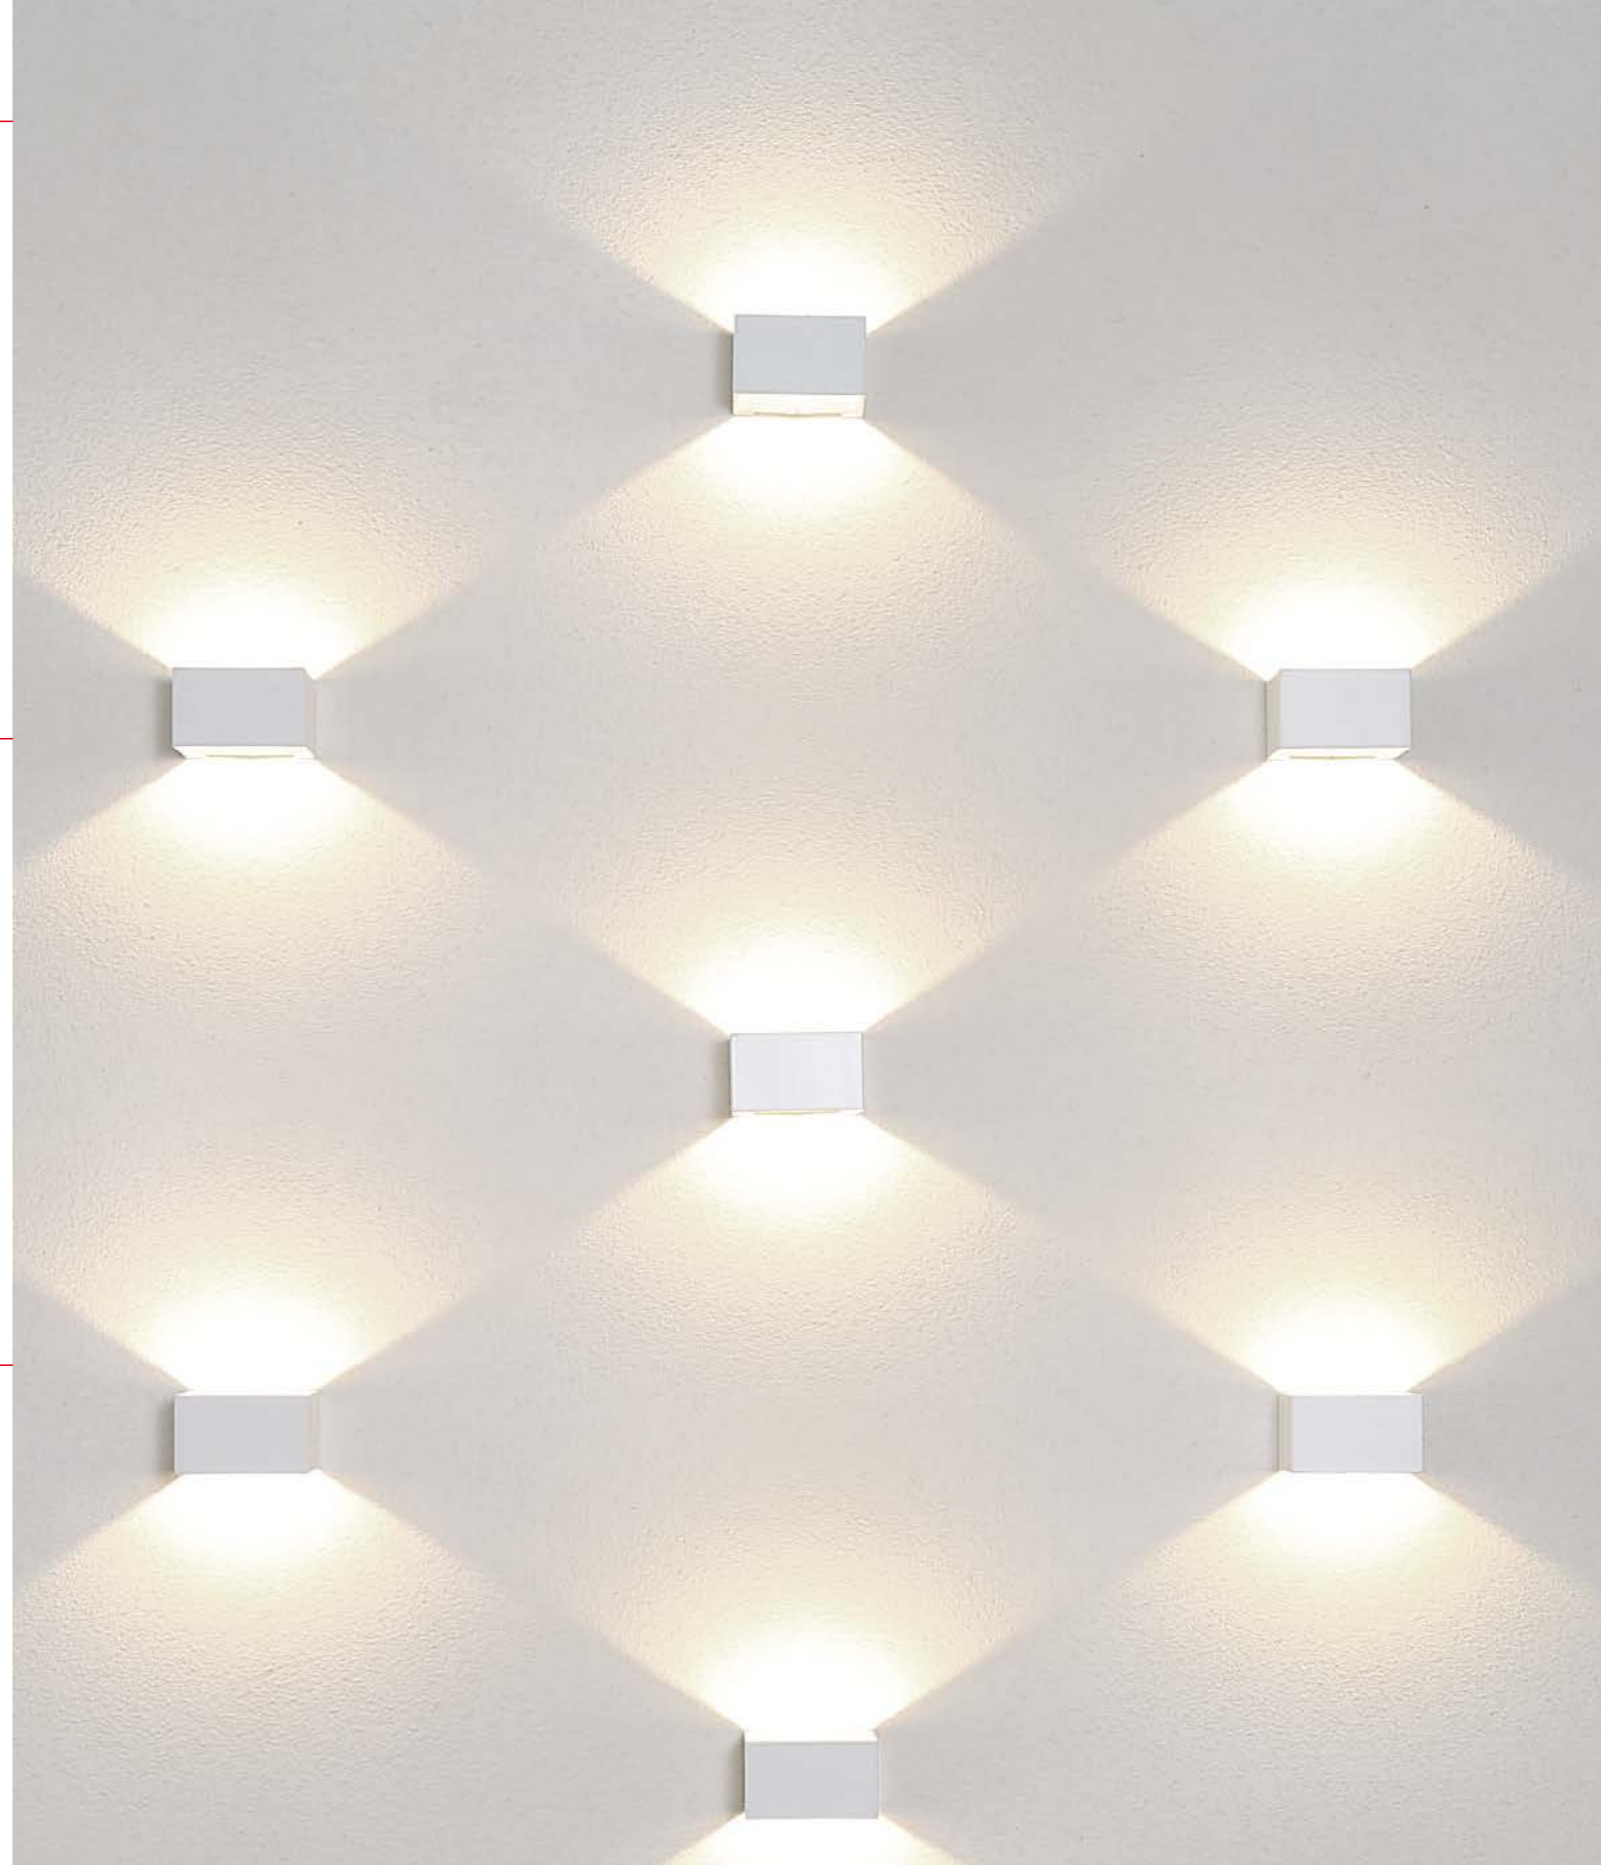

LIA LED

Item No.	Power	Colour temperature (Kelvin)	Luminous flux	Beam Angle	Colour Rendering Index (CRI ≥)	Safety type	Input	Ingress protection
6847	1 x 6W LED EPISTAR	3000K	612 lm	100°	80	⊕	~220-240V, 50Hz	IP20
6913	1 x 6W LED EPISTAR	3000K	648 lm	89°	80	⊕	~220-240V, 50Hz	IP20
6912	1 x 6W LED EPISTAR	3000K	615 lm	47°	80	⊕	~220-240V, 50Hz	IP20