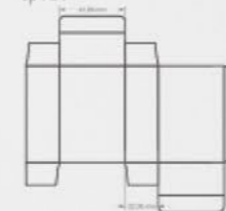

SOAP

s101

s102

soap bar in box or wrapped
wrapped round label 4 cm
wrapped round label 5 cm

SHOE SPONGE

sp101

shoe sponge classic
shoe sponge premium

DENTAL KIT

f403 •
dimensions: 130x65 mm

f404 •
dimensions: 105x60 mm

f405 •
dimensions: 105x60 mm

f406 •
dimensions: 190x50 mm

f416 •
dimensions: 230x50 mm

f407 •
dimensions: 160x85 mm

60x100 mm

- BODY WASH p501
- SHAMPOO p502
- SHOWER GEL p503
- CONDITIONER p504
- BODY LOTION p505