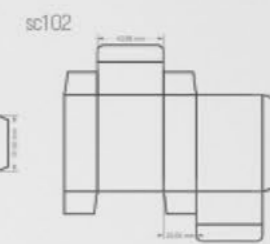

option 2

what's inside

shower cap 17 inch
shower cap 19 inch
shower cap 17 inch BOPP
biodegradable eco shower cap