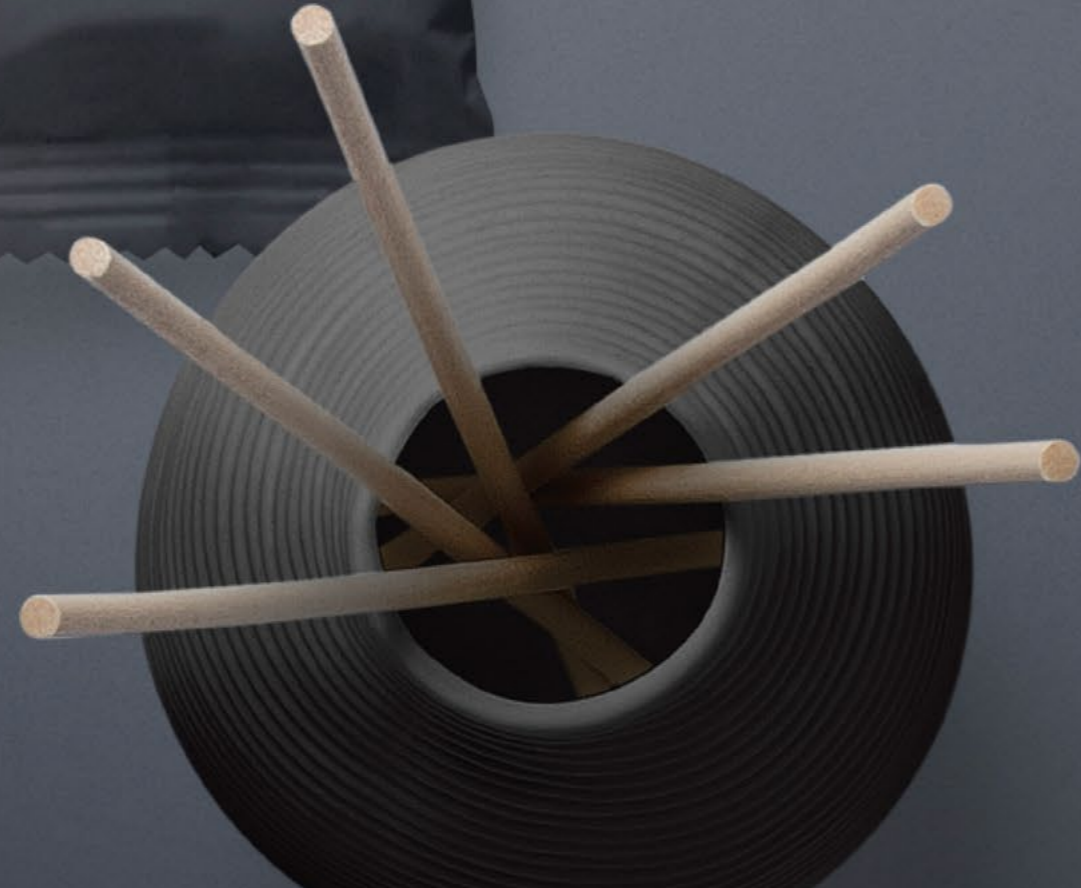

FLOWPACK

V shape cut
lined sealer
Print up to 5 colors

SACHET

strait cut
dotted sealer
Print up to 5 colors

ECONOMIC AND PRACTICAL
OUR FLOWPACK PACKAGING TECHNOLOGY
IS BEAUTIFUL AND AMAZINGLY AFFORDABLE

WE USE ONLY TOP QUALITY PACKAGING FOIL
AND STATE OF THE ART FLEXOGRAPHIC PRINTING

WE ENSURE OUR CUSTOMERS OF THE BEST
FLOWPACK CAN OFFER: IMPERMEABILITY, WIDE-
RANGE OF MATERIALS, COLOR ACCURACY,
PRODUCTION SPEED, AND CONSISTENCY

f401 •
dimensions: 120x65 mm

f402 •
dimensions: 120x60 mm